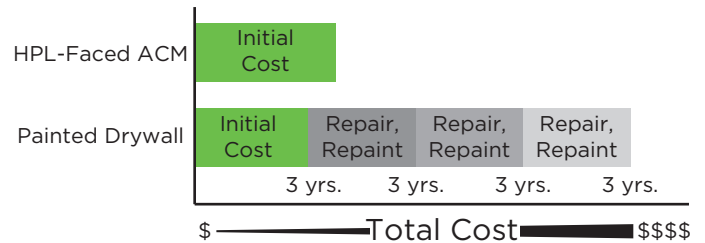

HPL-Faced ACM vs. Painted Drywall