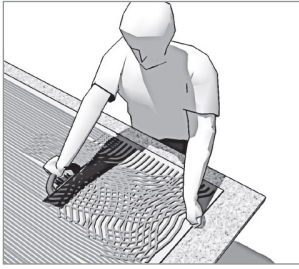

Inside Corner
IAP650

Outside Corner
IAP660

Division
IAP665

Edge
IAP670

Installation

Prepare the Surface: Using a suggested trowel, spread adhesive for 100% coverage within 2" from each edge.

Position Panel: Flex HPL panel to fit into trim and press firmly in place.

Secure Panel: Press and roll from center outward over entire panel to ensure complete adhesion.

Adhesive Options

Advanced Polymer

Advanced Polymer Panel Adhesive

Silicone Sealant

MS-250 Clear Silicone Cartridge Sealant