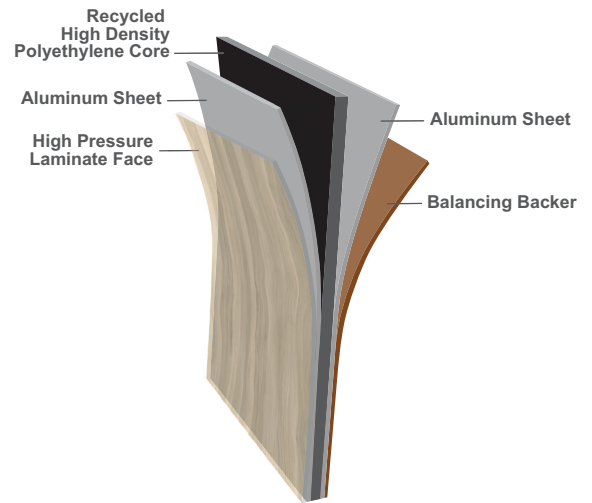

Induro™ HPL-Faced ACM

Engineered for convenient installation and durability.

Induro™ HPL-Faced ACM

Meet the most convenient and affordable way to apply high pressure laminate (HPL) to walls. Induro™ ACM is an exceptionally wear resistant panel featuring an HPL-face laminated directly to an aluminum composite material (ACM). Choose from woodgrains, abstract prints, and solid colors from any major HPL manufacturer.

- Class C fire rating to meet building codes
- .150-inch thickness for durability and impact resistance
- Fast, straightforward installation to reduce labor costs
- Easy-to-clean surface that stands up cleaning protocols

Panel Information

Panel Specifications:

47.5" x 95.5" x 0.150" (nominal)
47.5" x 119.5" x 0.150" (nominal)

Approvals & Certifications

Class III/C Fire Rating (ASTM E-84)
Meets USDA/FSIS Requirements

Uses:

High-traffic corridors
Patient rooms
Cafeterias & dining areas
Classrooms
Waiting rooms
Public service areas