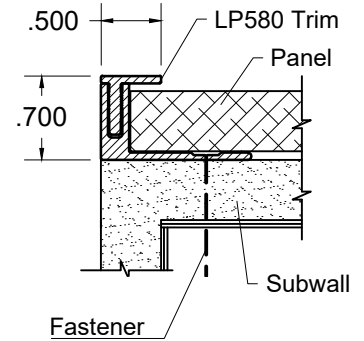

Sieva HPL Panel System

Perimeter Trim Details - 8' Lengths

LP580 A/B Edge @ Top

1

Plan View

Elevation

LP580 A/B Edge @ Vert.

2

LP570 Edge @ Bottom

3

LP580 A/B Edge @ Inside Corner

4

LP560 Outside Corner

5

Sieva HPL Panel System

Panel Reveal Details - 8' Lengths