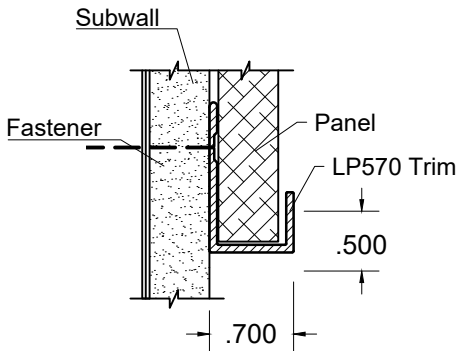

Sieva HPL Panel System

Perimeter Trim Details - 8' Lengths

LP580 A/B Edge @ Top

1

Plan View

Elevation

LP580 A/B Edge @ Vert.

2

LP570 Edge @ Bottom

3

LP580 A/B Edge @ Inside Corner

4

LP560 Outside Corner

5

Sieva HPL Panel System

Panel Reveal Details - 8' Lengths