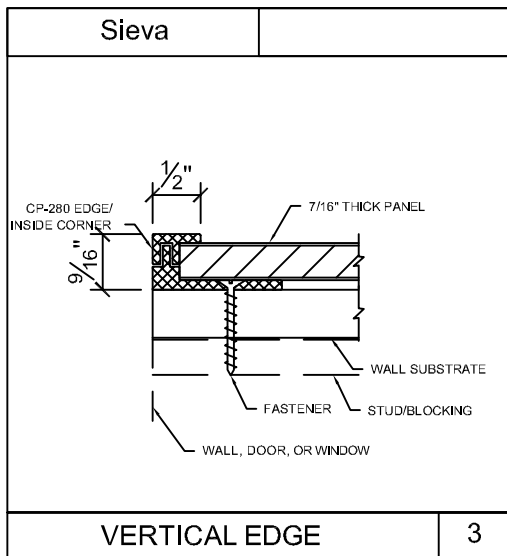

Sieva HPL Panel System

Perimeter Trim - 10' Lengths

Sieva HPL Panel System

Joint Reveals - 10' Lengths