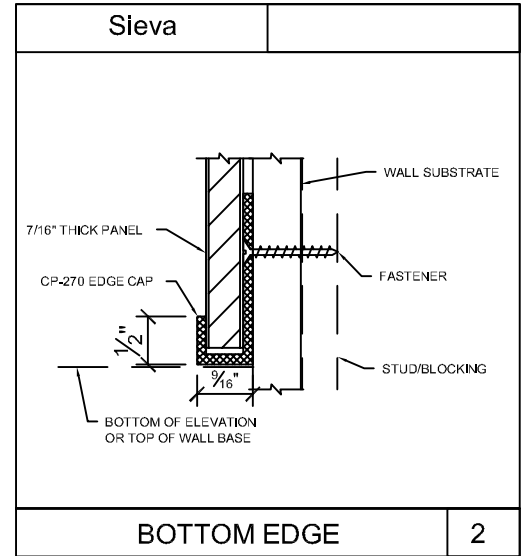

Sieva HPL Panel System

Perimeter Trim - 10' Lengths

Sieva HPL Panel System

Joint Reveals - 10' Lengths