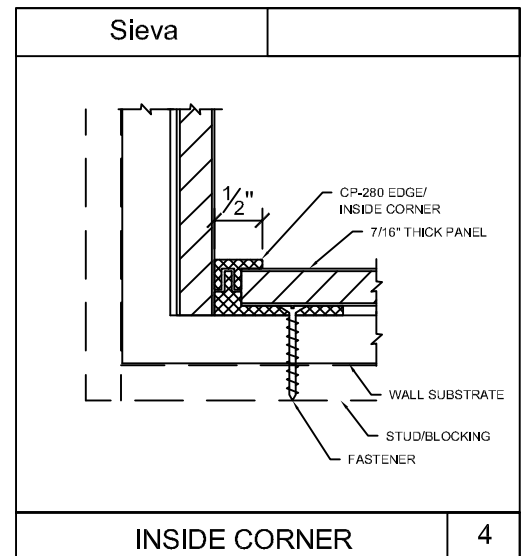

Sieva HPL Panel System

Perimeter Trim - 10' Lengths

Sieva HPL Panel System

Joint Reveals - 10' Lengths