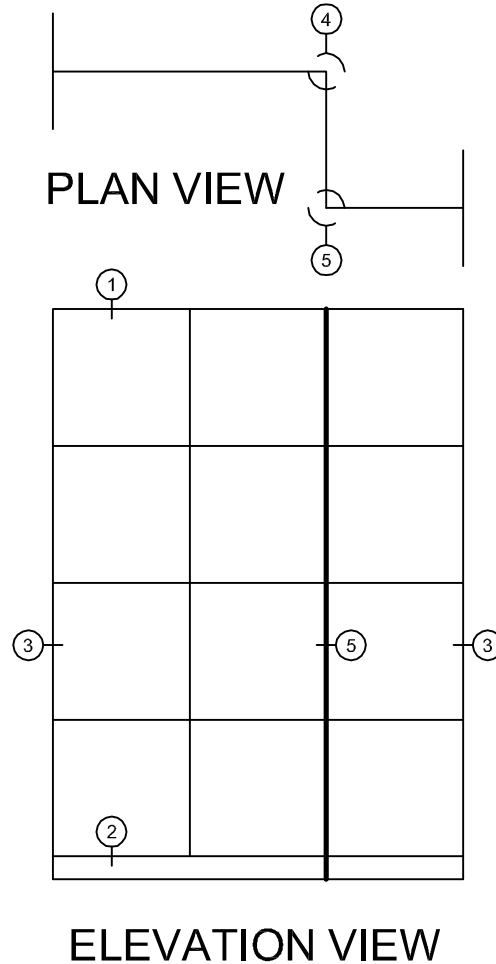

Sieva HPL Panel System

Perimeter Trim - 10' Lengths

Sieva HPL Panel System

Joint Reveals - 10' Lengths