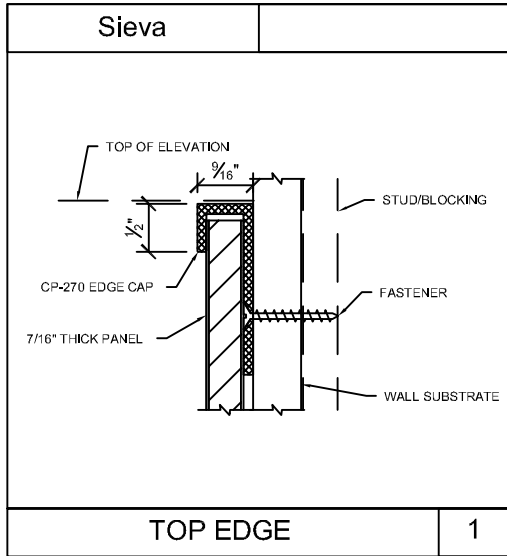

Sieva HPL Panel System

Perimeter Trim - 10' Lengths

Sieva HPL Panel System

Joint Reveals - 10' Lengths