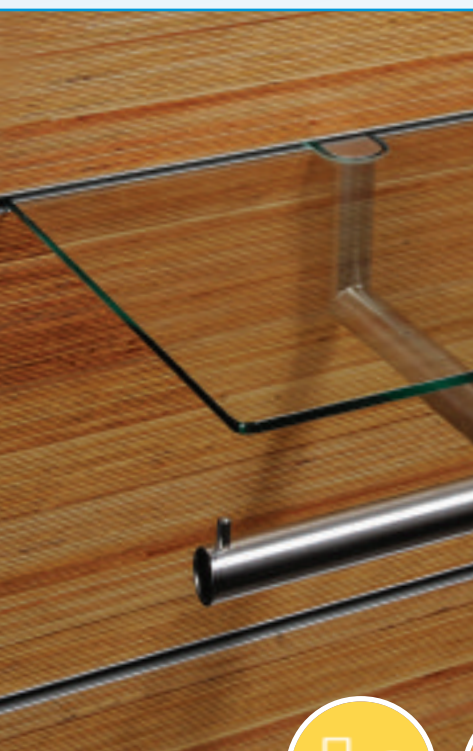

HORIZONTAL RETAIL SYSTEM
RIEVA

HORIZONTAL RAIL OR SINGLE POINT SYSTEM

RIEVA is designed for flexibility in usage and function. This horizontal rail incorporates heavy duty accessories and glass shelving. RIEVA is also available as a single point holder for enhanced flexibility in design. Slatwall metal accessories can be used in the rail profile.

Create the perfect
retail environment
with **RIEVA**
by Marlite.

RIEVA

- Rail profile for a sleek, flexible installation
- Medium to heavy duty usage
- Utilizes heavy duty or slatwall accessories
- 1/4" glass shelf can be inserted into profile
- Can be used as single point system

single point

vertical

horizontal

shelving

floor display

speciality

Endless solutions. One reliable source.