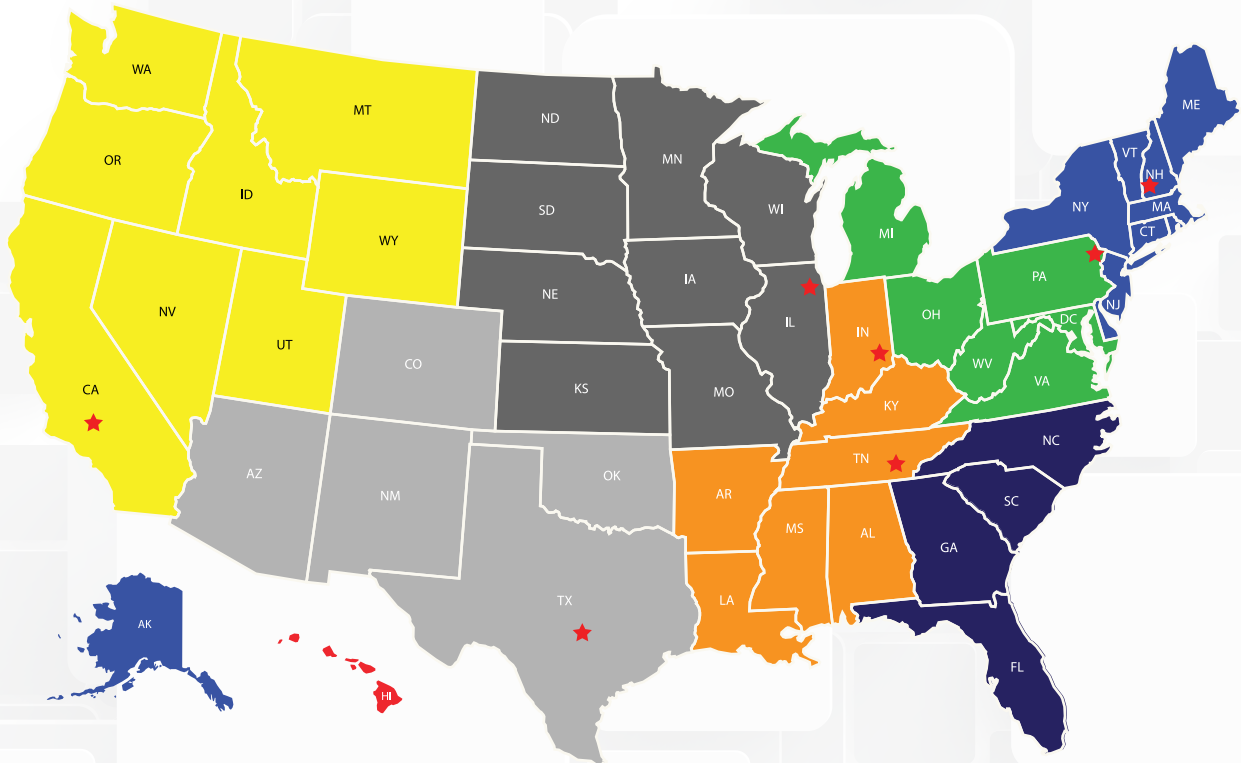

Transforming Wall System

If using Quick Change Panels

For more information about installation please contact your Regional Manager.

SPECIFICATION TEAM

SPECIFICATION REGIONAL SALES MANAGERS:

Anita Craig
330-260-7621
acraig@marlite.com