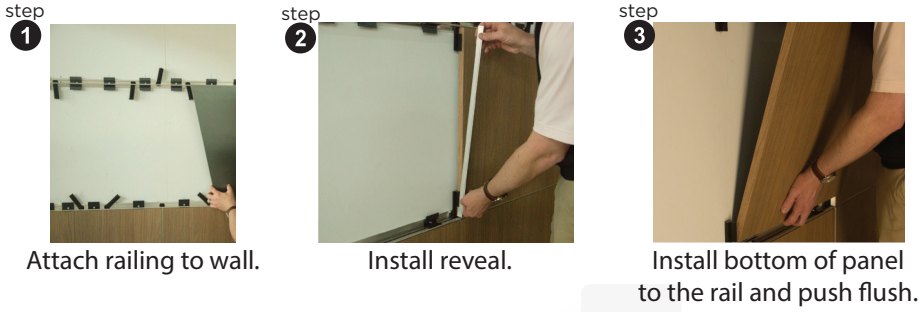

Transforming Wall System

If using Quick Change Panels

For more information about installation please contact your Regional Manager.

SPECIFICATION TEAM

SPECIFICATION REGIONAL SALES MANAGERS:

Anita Craig
330-260-7621
acraig@marlite.com